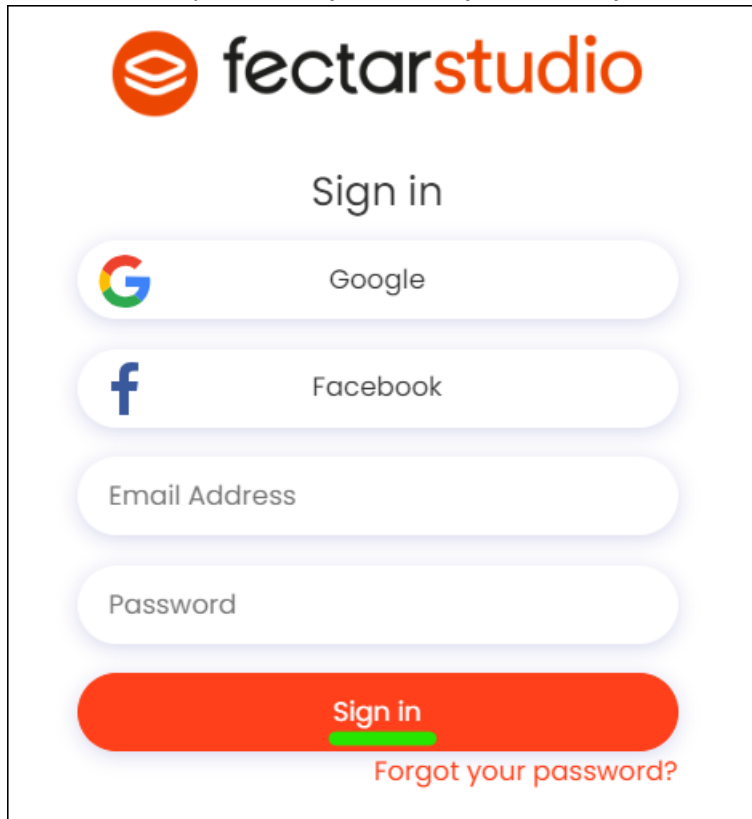

Sinut ohjataan Fectar-studioon.