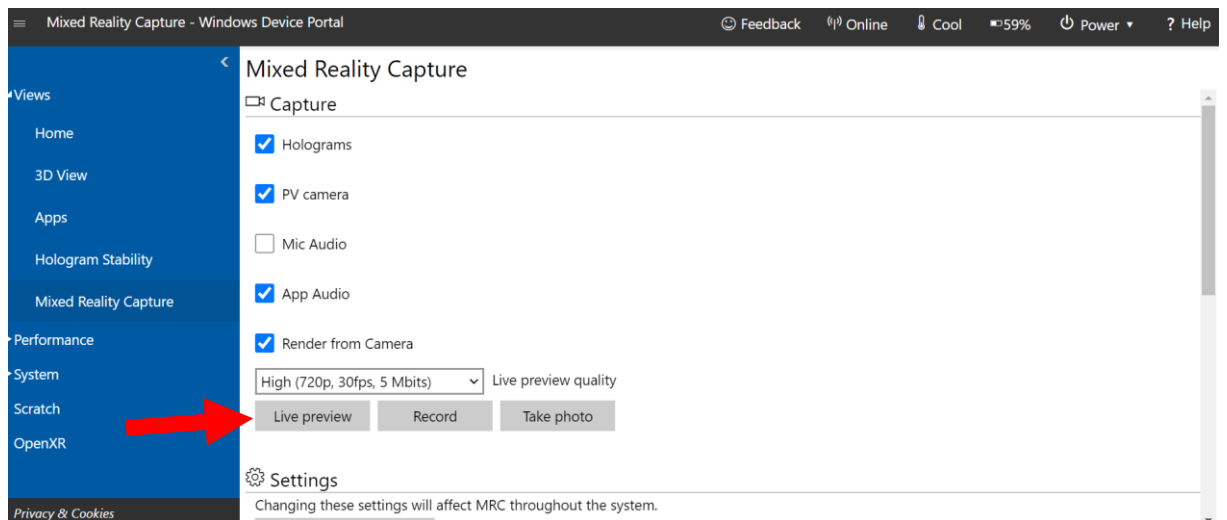

<https://10.101.28.145>

Gebuikersnaam

Wachtwoord

Yhdistetyn todellisuuden sieppaus -välilehden näkymissä

mafea.eu

MaFEA – Making Future Technology Accessible

Napsauta Live-esikatselua

Näet näytöllä HoloLensin näkymän

mafea.eu

MaFEA – Making Future Technology Accessible

Voit myös etsiä kuvia

The screenshot shows the 'Mixed Reality Capture - Windows Device Portal' application. The interface is divided into a left sidebar and a main content area. The sidebar contains navigation options: Views (Home, 3D View, Apps, Hologram Stability, Mixed Reality Capture), Performance, System, Scratch, and OpenXR. A red arrow points to the 'Scratch' option. The main content area is titled 'Mixed Reality Capture' and contains settings for Audio, Photo and Video, and a 'Videos and photos' section. The 'Videos and photos' section displays a table with the following data: