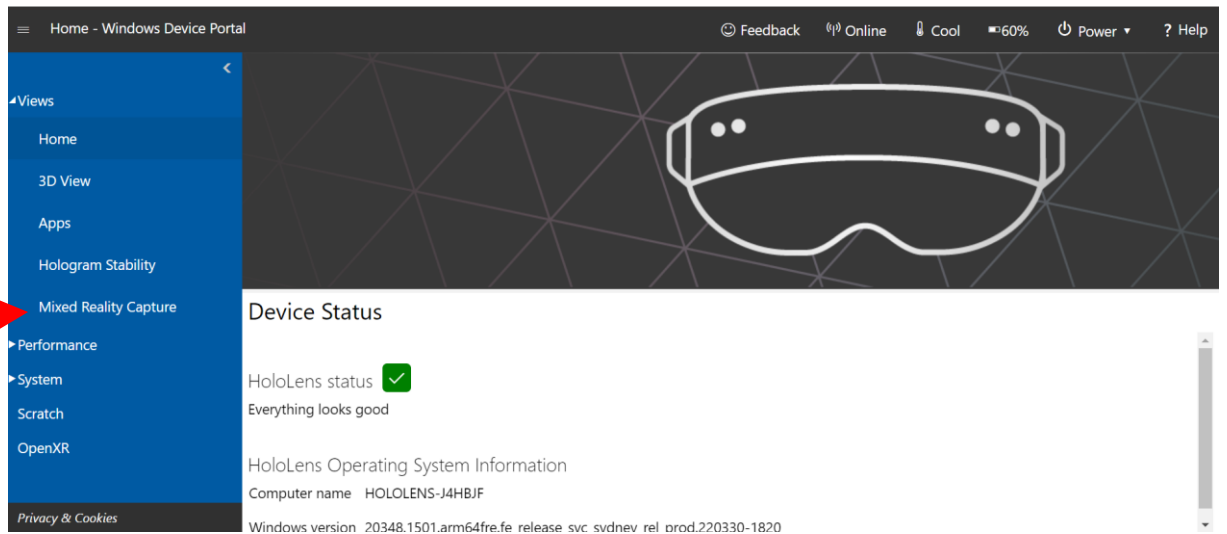

<https://10.101.28.145>

Gebuikersnaam

Wachtwoord

Yhdistetyn todellisuuden sieppaus -välilehden näkymissä

mafea.eu

MaFEA – Making Future Technology Accessible

Napsauta Live-esikatselua

Näet näytöllä HoloLensin näkymän

mafea.eu

MaFEA – Making Future Technology Accessible

Voit myös etsiä kuvia

The screenshot shows the 'Mixed Reality Capture - Windows Device Portal' application. The interface is divided into a left sidebar and a main content area. The sidebar contains navigation options: Views (Home, 3D View, Apps, Hologram Stability, Mixed Reality Capture), Performance, System, Scratch, and OpenXR. A red arrow points to the 'Scratch' option. The main content area is titled 'Mixed Reality Capture' and contains settings for Audio, Photo and Video, and a 'Videos and photos' section. The 'Videos and photos' section displays a table with the following data: