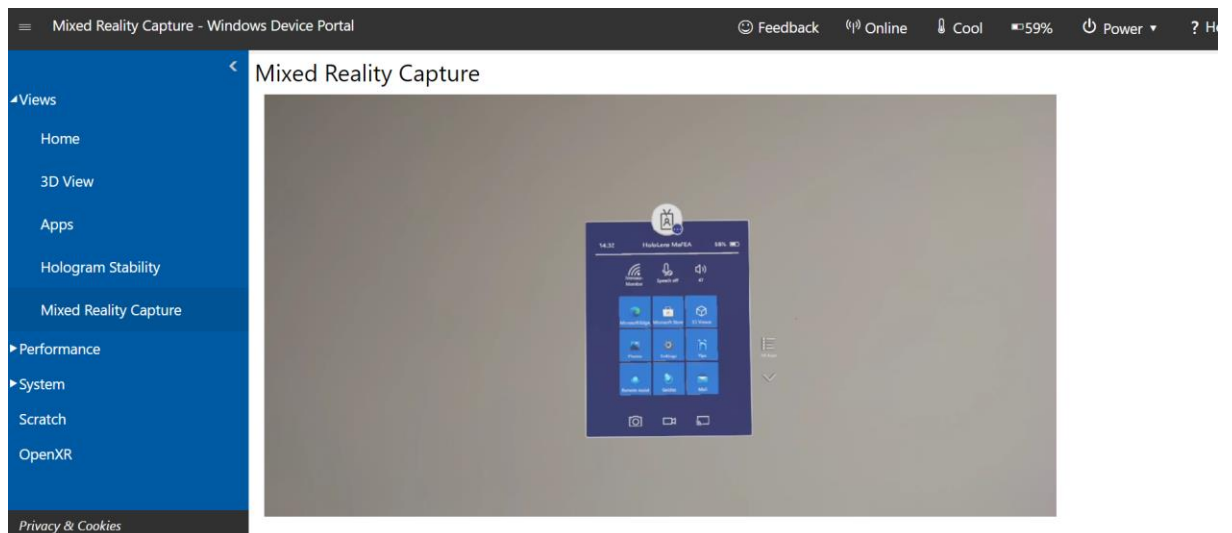

<https://10.101.28.145>

Gebuikersnaam

Wachtwoord

Yhdistetyn todellisuuden sieppaus -välilehden näkymissä

mafea.eu

MaFEA – Making Future Technology Accessible

Napsauta Live-esikatselua

Näet näytöllä HoloLensin näkymän

mafea.eu

MaFEA – Making Future Technology Accessible

Voit myös etsiä kuvia

The screenshot shows the 'Mixed Reality Capture - Windows Device Portal' application. The interface is divided into a left sidebar and a main content area. The sidebar contains navigation options: Views (Home, 3D View, Apps, Hologram Stability, Mixed Reality Capture), Performance, System, Scratch, and OpenXR. A red arrow points to the 'Scratch' option. The main content area is titled 'Mixed Reality Capture' and contains settings for Audio, Photo and Video, and a 'Videos and photos' section. The 'Videos and photos' section displays a table with the following data: