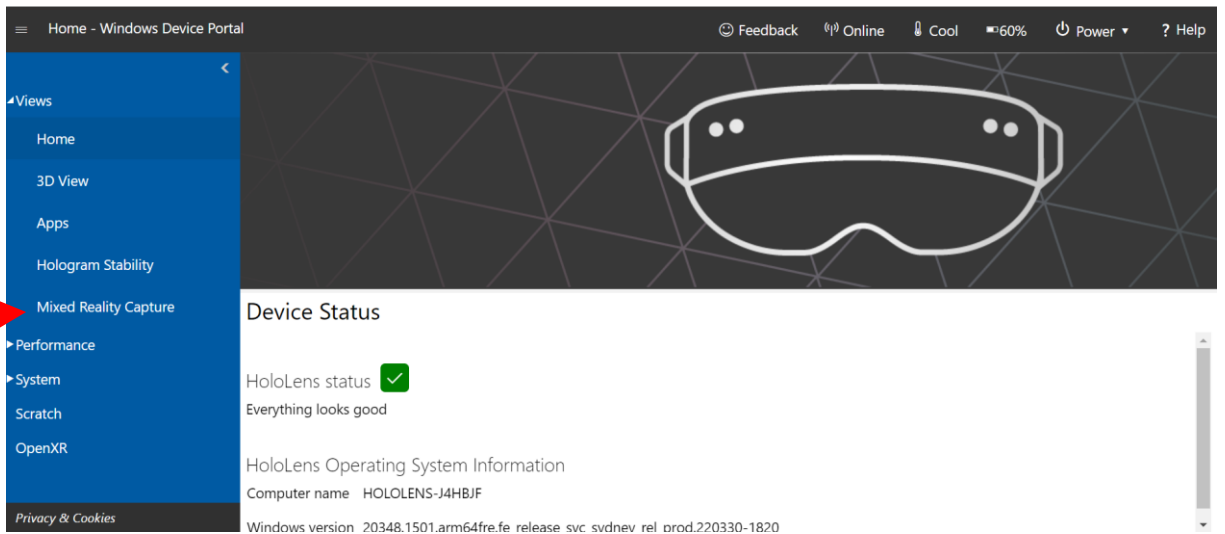

Gebruikersnaam

Wachtwoord

Inloggen

Annuleren

Vaadetes, mille vahekaardil on Mixed Reality Capture

mafea.eu

MaFEA – Making Future Technology Accessible

Klõpsake reaalajas eelvaates

Näete oma monitoril HoloLensi vaadet

mafea.eu

MaFEA – Making Future Technology Accessible

Võite otsida ka pilte.

The screenshot shows the 'Mixed Reality Capture - Windows Device Portal' interface. The left sidebar contains navigation options: Views (Home, 3D View, Apps, Hologram Stability, Mixed Reality Capture), Performance, System, Scratch, and OpenXR. A red arrow points to the 'Scratch' option. The main content area is titled 'Mixed Reality Capture' and includes 'Audio Settings' (Default, Audio Media Category, App Audio Gain, Mic Audio Gain) and 'Photo and Video Settings' (High Quality, Capture Profile, 3904x2196, Photo Resolution, 1920x1080@30fps, Video Resolution and Frame-rate, Video Stabilization Buffer). Below these settings is a 'Videos and photos' section with a table listing captured files.