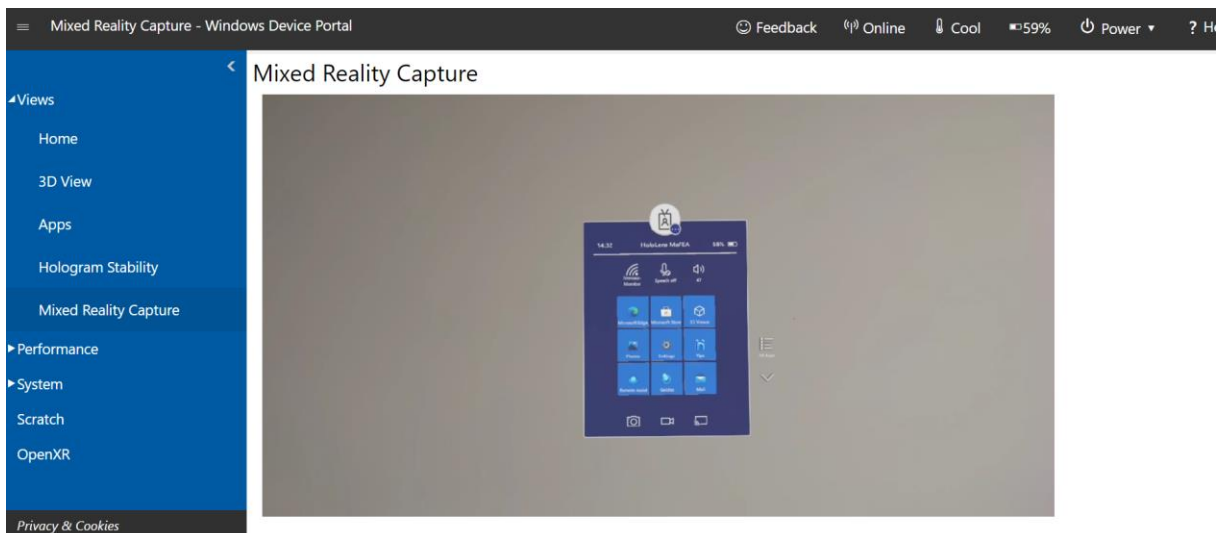

Gebruikersnaam

Wachtwoord

Inloggen

Annuleren

Vaadetes, mille vahekaardil on Mixed Reality Capture

mafea.eu

MaFEA – Making Future Technology Accessible

Klõpsake reaalajas eelvaates

Näete oma monitoril HoloLensi vaadet

mafea.eu

MaFEA – Making Future Technology Accessible

Võite otsida ka pilte.

The screenshot shows the 'Mixed Reality Capture - Windows Device Portal' interface. The left sidebar contains navigation options: Views (Home, 3D View, Apps, Hologram Stability, Mixed Reality Capture), Performance, System, Scratch, and OpenXR. A red arrow points to the 'Scratch' option. The main content area is titled 'Mixed Reality Capture' and includes 'Audio Settings' (Default, Audio Media Category, App Audio Gain, Mic Audio Gain) and 'Photo and Video Settings' (High Quality, Capture Profile, 3904x2196, Photo Resolution, 1920x1080@30fps, Video Resolution and Frame-rate, Video Stabilization Buffer). Below these settings is a 'Videos and photos' section with a table listing captured files.