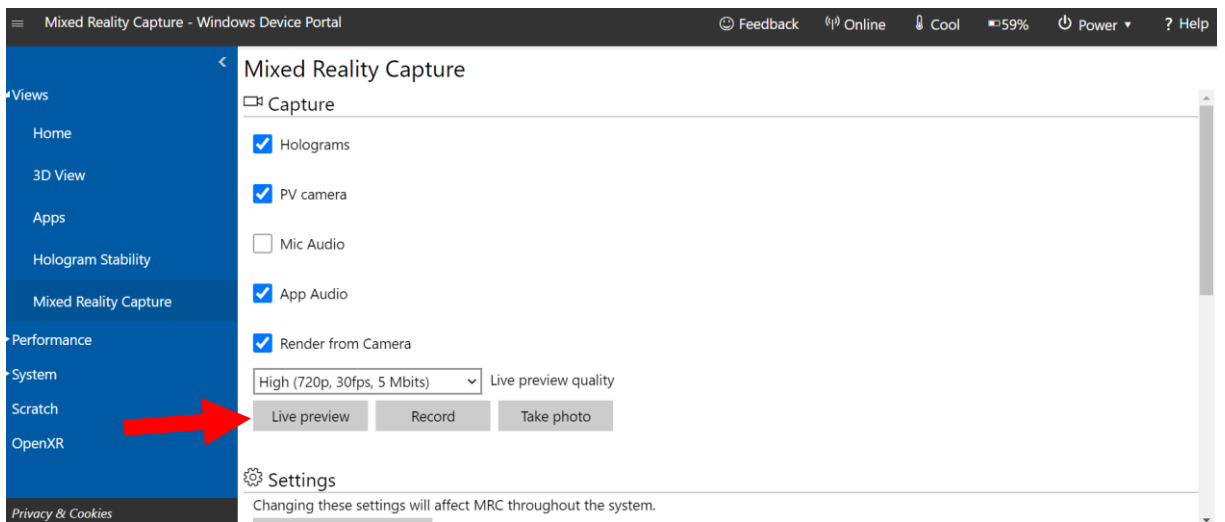

Näete oma monitoril HoloLensi vaadet

mafea.eu

MaFEA – Making Future Technology Accessible

Võite otsida ka pilte.

The screenshot shows the 'Mixed Reality Capture - Windows Device Portal' interface. The left sidebar contains navigation options: Views (Home, 3D View, Apps, Hologram Stability, Mixed Reality Capture), Performance, System, Scratch, and OpenXR. A red arrow points to the 'Scratch' option. The main content area is titled 'Mixed Reality Capture' and includes 'Audio Settings' (Default, Audio Media Category, App Audio Gain, Mic Audio Gain) and 'Photo and Video Settings' (High Quality, Capture Profile, 3904x2196, Photo Resolution, 1920x1080@30fps, Video Resolution and Frame-rate, Video Stabilization Buffer). Below these settings is a 'Videos and photos' section with a table listing captured files.