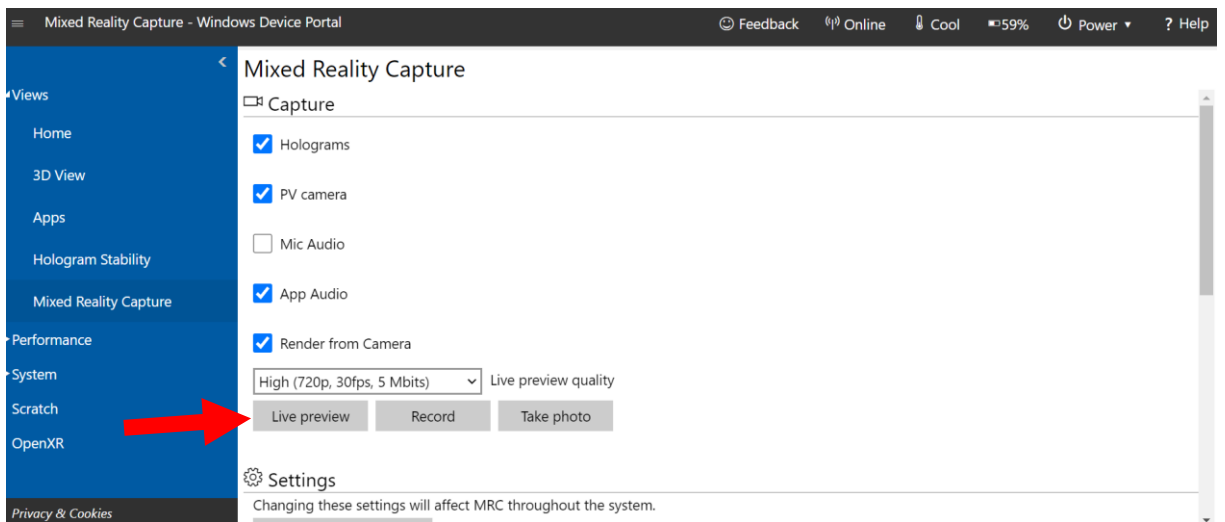

https://10.101.28.145

Gebruikersnaam

Wachtwoord

In views you tab on Mixed Reality Capture

mafea.eu

MaFEA – Making Future Technology Accessible

Click on Live preview

4.