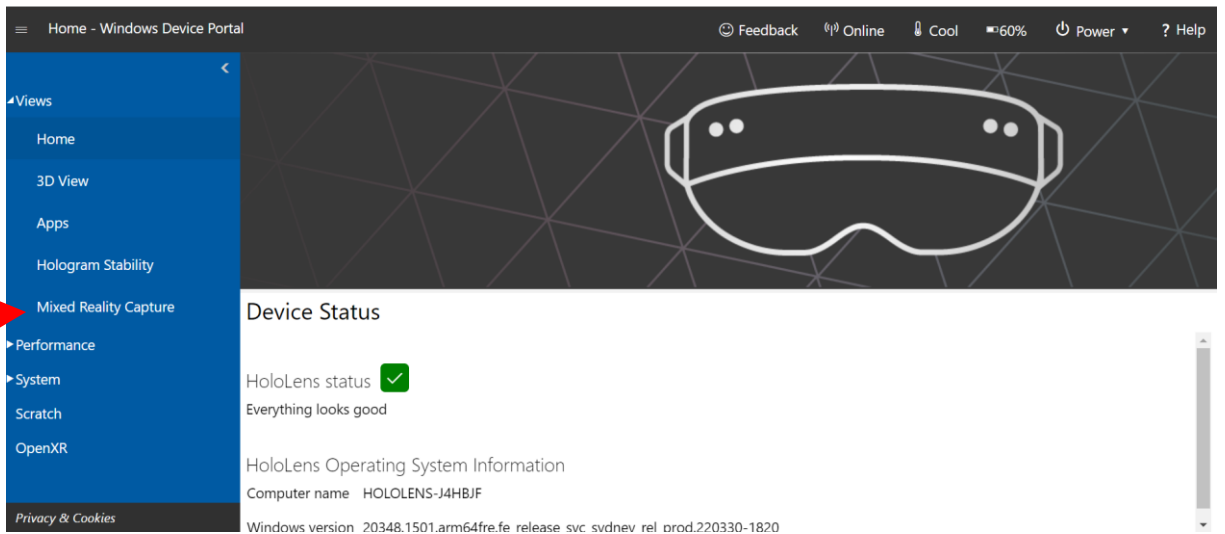

https://10.101.28.145

Gebruikersnaam

Wachtwoord

In views you tab on Mixed Reality Capture

mafea.eu

MaFEA – Making Future Technology Accessible

Click on Live preview

4.