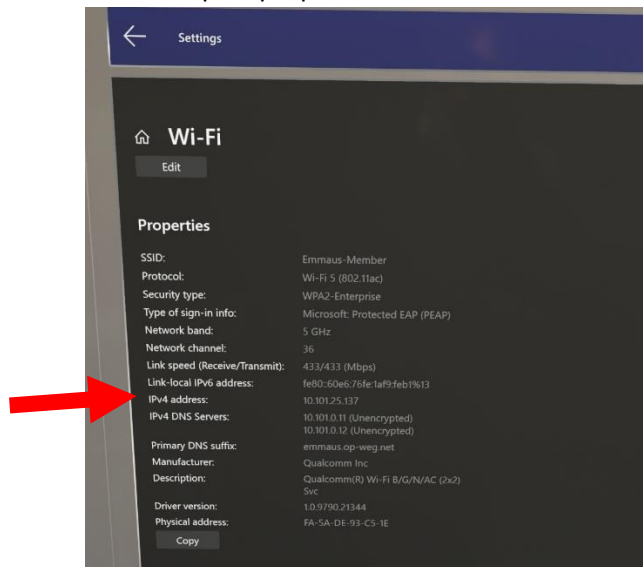

1. First you connect the MS display adaptor in the screen. You have to use the HDMI and a usb connection.
2. You make sure that your screen is connected with the right HDMI connection.

3. In the HoloLens you tab on the icon of the screen in the start menu.

4. It depend, but sometimes you have to enter a code from the screen. Than you connect.

mafea.eu

MaFEA – Making Future Technology Accessible

mafea.eu

MaFEA – Making Future Technology Accessible

5. When the connection is ok, the screen will project the view of the HoloLens.

mafea.eu

MaFEA – Making Future Technology Accessible

How to project your HoloLens view with internet link

1. First you have to look for your IPv4-adress.
 - a. Go to settings
 - b. Go to network and internet and tab on Wi-Fi

- c. Go to adaptor properties

2. Full in your IPv4 in the browser

NOTE, it is not a secured connection

mafea.eu

MaFEA – Making Future Technology Accessible

Niet beveiligd | https://10.101.28.145

Je verbinding is niet privé