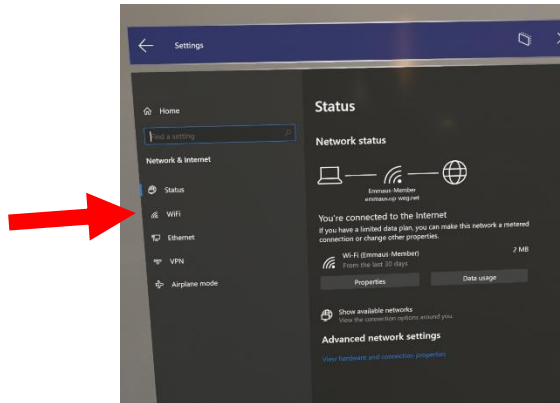

1. First you connect the MS display adaptor in the screen. You have to use the HDMI and a usb connection.
2. You make sure that your screen is connected with the right HDMI connection.

3. In the HoloLens you tab on the icon of the screen in the start menu.

4. It depend, but sometimes you have to enter a code from the screen. Than you connect.

mafea.eu

MaFEA – Making Future Technology Accessible

mafea.eu

MaFEA – Making Future Technology Accessible

5. When the connection is ok, the screen will project the view of the HoloLens.

mafea.eu

MaFEA – Making Future Technology Accessible

How to project your HoloLens view with internet link

1. First you have to look for your IPv4-adress.
 - a. Go to settings
 - b. Go to network and internet and tab on Wi-Fi

- c. Go to adaptor properties

2. Full in your IPv4 in the browser

NOTE, it is not a secured connection

mafea.eu

MaFEA – Making Future Technology Accessible

Niet beveiligd | https://10.101.28.145

Je verbinding is niet privé