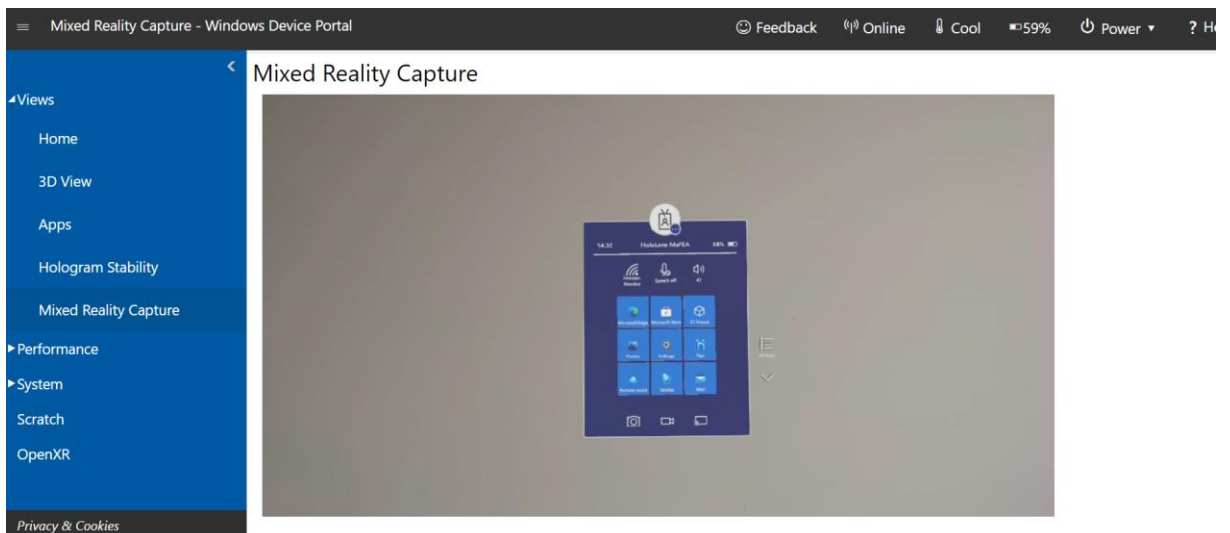

https://10.101.28.145

Gebruikersnaam

Wachtwoord

In views you tab on Mixed Reality Capture

mafea.eu

MaFEA – Making Future Technology Accessible

Click on Live preview

4.

You see on your monitor the view of the HoloLens

mafea.eu

MaFEA – Making Future Technology Accessible

You can also look for the pictures

Mixed Reality Capture - Windows Device Portal

Feedback Online Cool 58% Power Help