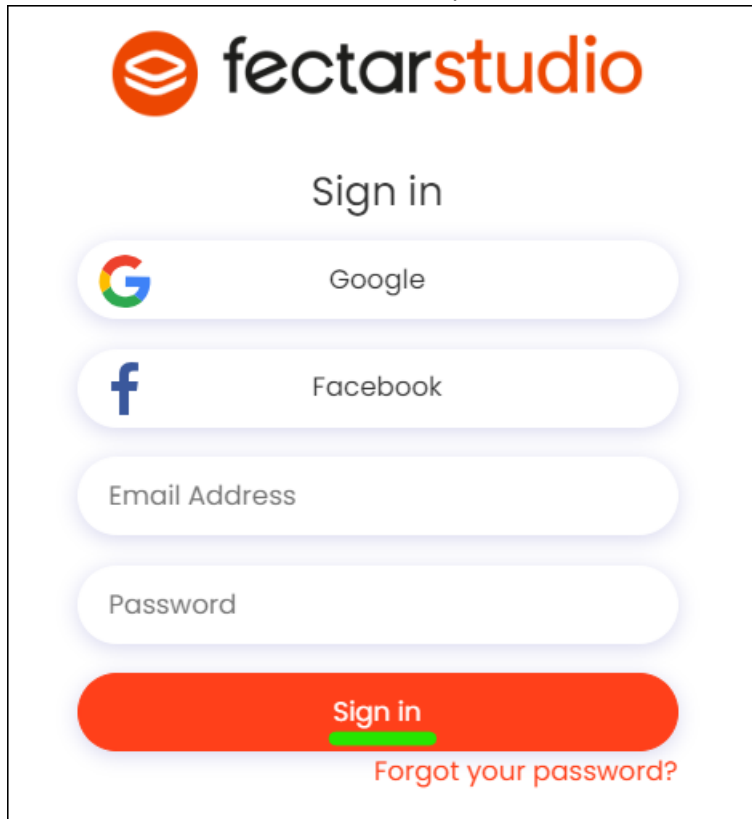

You will be directed to the Fectar studio.