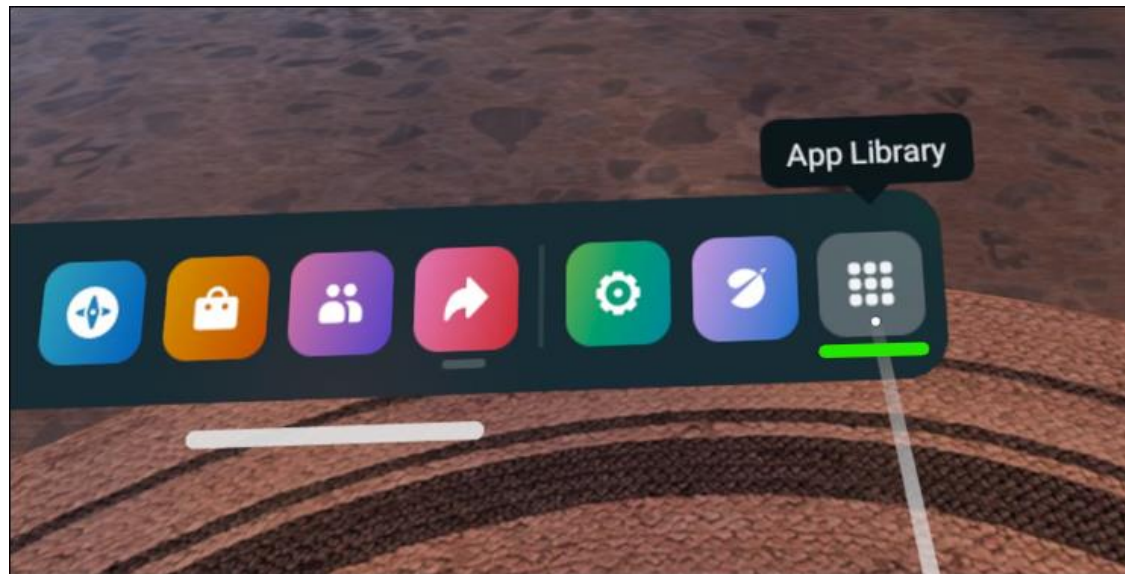

a.

3. Valige rippmenüüst valik Mitte paigaldatud.