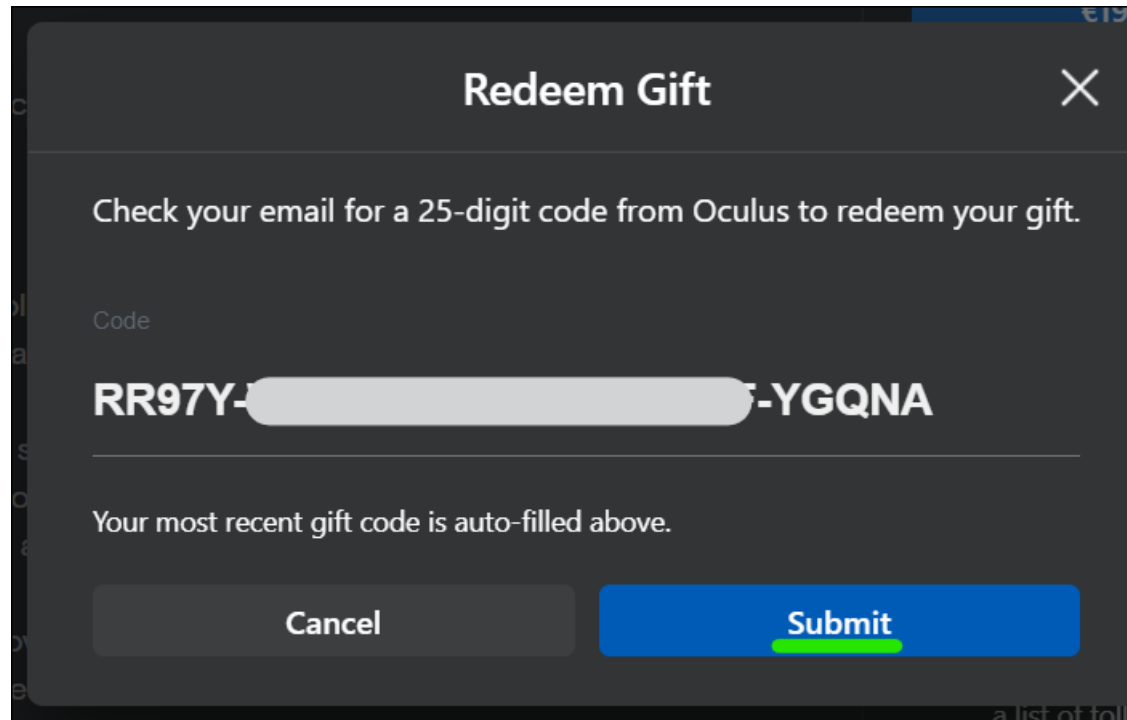

★ ★ ★ ★ ★ 120 Ratings

MultiBrush is a multiplayer implementation of the open source code for Tilt Brush. Now you can play, create, and enjoy art - with friends!

This is a first release, some things may not work perfectly and we are still

€19.99

Redeem gift

Buy for a friend

Add To Wishlist

Share

a.

7. Sisestage avanevas aknas kood ja klõpsake seejärel nuppu Submit.

8. Ilmub kinnitus.